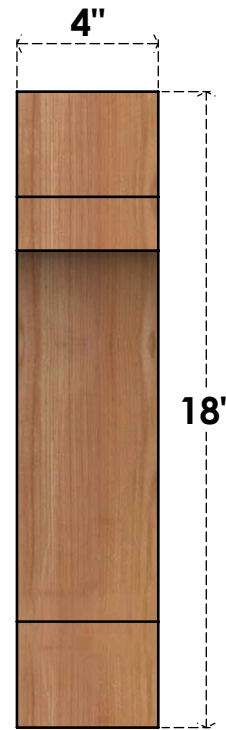

BRC04X10X18MRC00RWR

4"W X 10"D X 18"H MERCED ROUGH SAWN BRACE, WESTERN RED CEDAR

SIDE

FRONT

EKENA MILLWORK
2300 WEST MAIN ST.
CLARKSVILLE, TX 75426
TOLL FREE: 866-607-0453
WWW.EKENAMILLWORK.COM

NOTES

1. INSTALLATION TO BE COMPLETED IN ACCORDANCE WITH MANUFACTURER'S SPECIFICATIONS.
2. DRAWING MAY NOT BE TO SCALE
3. THIS DRAWING IS INTENDED FOR DESIGN AND PLANNING PURPOSES ONLY.
4. ALL INFORMATION CONTAINED HEREIN WAS CURRENT AT THE TIME OF DEVELOPMENT BUT MUST BE REVIEWED AND APPROVED BY THE PRODUCT MANUFACTURER TO BE CONSIDERED ACCURATE.
5. PRODUCTS ARE NOT KILN DRIED. THIS ITEM IS UNIQUE AND WILL CONTAIN THE NATURAL VARIATIONS THAT THE WOOD SPECIES OFFERS. THIS MAY RESULT IN VARIATIONS UP TO 1/4"