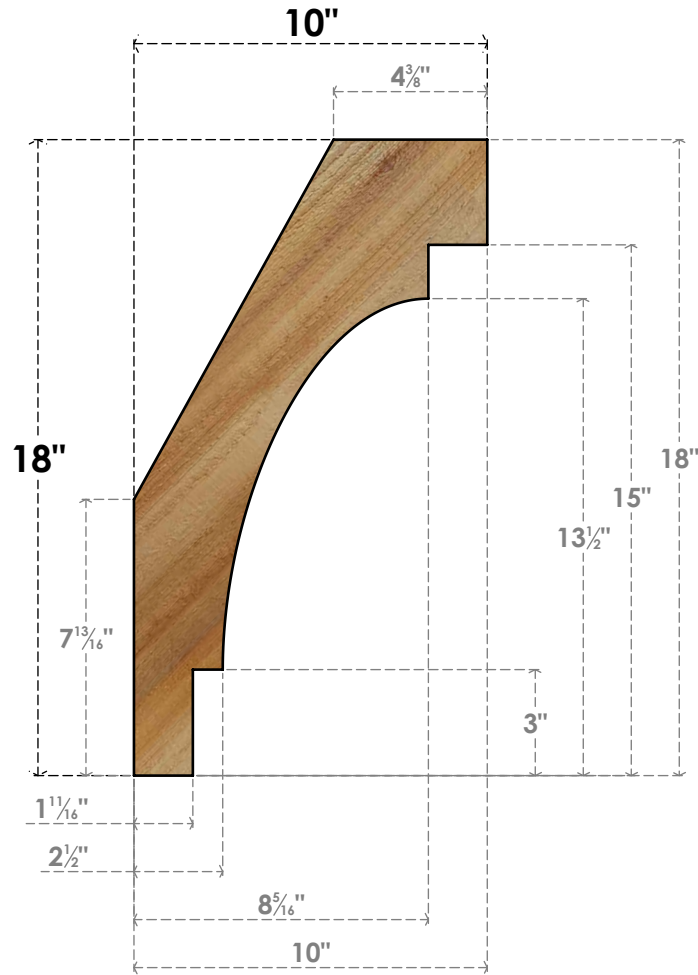

BRC04X10X18MRC00RWR

4"W X 10"D X 18"H MERCED ROUGH SAWN BRACE, WESTERN RED CEDAR

SIDE

FRONT

EKENA MILLWORK
2300 WEST MAIN ST.
CLARKSVILLE, TX 75426
TOLL FREE: 866-607-0453
WWW.EKENAMILLWORK.COM

NOTES

1. INSTALLATION TO BE COMPLETED IN ACCORDANCE WITH MANUFACTURER'S SPECIFICATIONS.
2. DRAWING MAY NOT BE TO SCALE
3. THIS DRAWING IS INTENDED FOR DESIGN AND PLANNING PURPOSES ONLY.
4. ALL INFORMATION CONTAINED HEREIN WAS CURRENT AT THE TIME OF DEVELOPMENT BUT MUST BE REVIEWED AND APPROVED BY THE PRODUCT MANUFACTURER TO BE CONSIDERED ACCURATE.
5. PRODUCTS ARE NOT KILN DRIED. THIS ITEM IS UNIQUE AND WILL CONTAIN THE NATURAL VARIATIONS THAT THE WOOD SPECIES OFFERS. THIS MAY RESULT IN VARIATIONS UP TO 1/4"